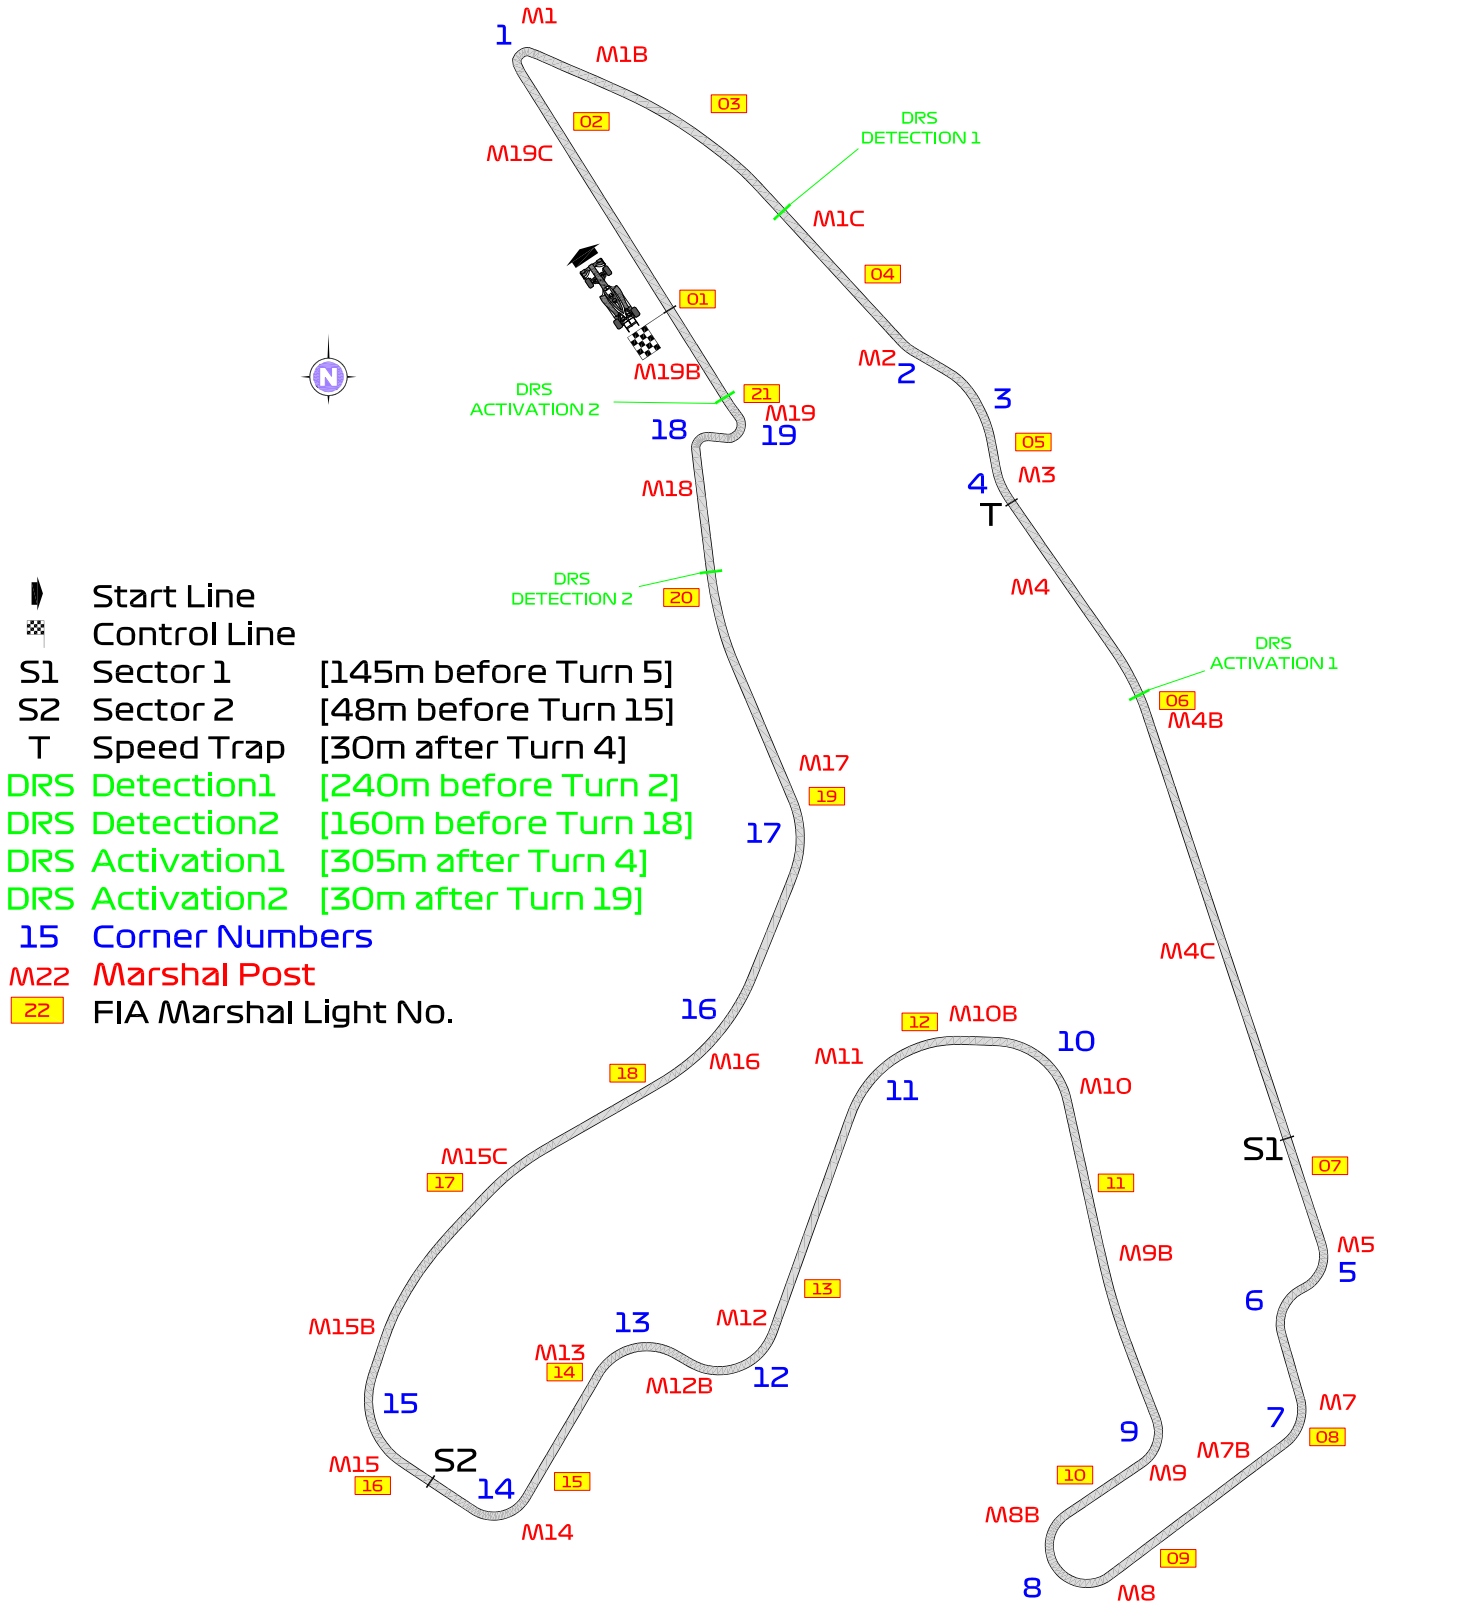

2024 SPA FRANCORCHAMPS EVENT

24 to 28 July 2024

From	The Stewards	Document	2
To	All Teams, All Officials	Date	25 July 2024
		Time	12:38

Title	Circuit Map Spa 2024
Description	Circuit Map Spa 2024
Enclosed	BELGIUM_CIRCUIT_24 FIA.pdf

Mazen Al-Hilli

Tania Geilhausen

Wim Cools

The Stewards

FORMULA 1 ROLEX BELGIAN GRAND PRIX 2024 - Spa-Francorchamps

Circuit Map

- Start Line
- Control Line
- S1 Sector 1 [145m before Turn 5]
- S2 Sector 2 [48m before Turn 15]
- T Speed Trap [30m after Turn 4]
- DRS Detection1 [240m before Turn 2]
- DRS Detection2 [160m before Turn 18]
- DRS Activation1 [305m after Turn 4]
- DRS Activation2 [30m after Turn 19]
- 15 Corner Numbers
- M22 Marshal Post
- 22 FIA Marshal Light No.

Circuit Centreline Length = 7.004km